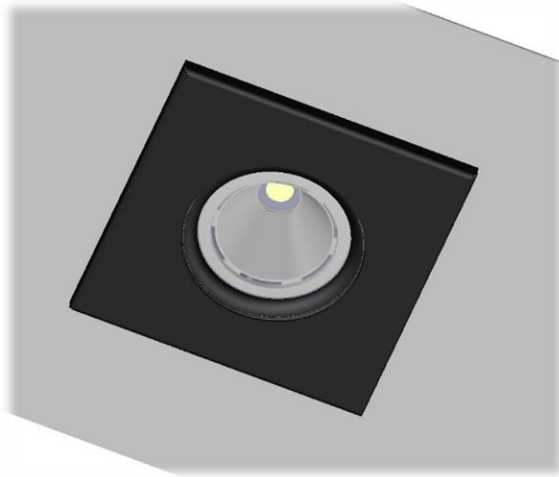

## RECESSED LED DOWNLIGHT

### LIGHT SPECIFICATION

LED module	Philips Fortimo SLM C 930 1203 L09 1619 G7	
Color temp	3000K	
CRI	>90	
Light beam angle	75°	
Reflector	MIRELLA-XW	
Lumen output	995lm	
Luminaire power	9.3W	
Lumen maintenance	Tc nom 55°C	L80B10 – 60 000h
	Tc life 75°C	L70B20 – 60 000h
Working temp. range	-20°C ... +45°C	
Serial connected	No	
Voltage per light	34VDC	
Connectors	-	

### ADDITIONAL SPECIFICATION

Power supply	220-240V 50/60Hz
Driver	Philips Xitanium 10W TE
Dimming	On-Off
Connector	Ensto NAC31S.W & NAD3T.W
Adjustability	Fixed
Trim color	RAL9005 Black
Body material	Steel trim & Aluminium body
Fire class	B0
Dimensions	103x103x84mm
Fixing	Screws
Cutout	ø75mm
Inrush current I <sub>peak</sub>	0.98A
Inrush current T <sub>width</sub>	38μs
MCB 10A type C	≤ 205pcs