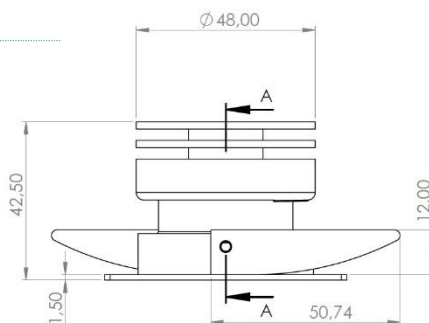

TDL57_{ADJ} G2

PRODUCT CODE # 057AKE930G2AC5

RECESSED LED DOWNLIGHT

LIGHT SPECIFICATION

LED module	Citizen CLU701-0304C4-303H5K2	
Color temp	3000K	
CRI	>90	
Light beam angle	25°	
Reflector	C12095_MINNIE-M	
Lumen output	500lm	
Luminaire power	4.8W	
Lumen maintenance	Tc nom 55°C	L80B10 – 60 000h
	Tc life 90°C	L70B20 – 60 000h
Working temp. range	-20°C ... +45°C	
Serial connected	3-5 lights per driver	
Voltage per light	9.4VDC	
Connectors	Ensto NCC21SL.G & NCC22SL.G	

ADDITIONAL SPECIFICATION

Power supply	220-240V 50/60Hz External driver
Driver	Philips Xitanium 40W R
Dimming	DALI
Connector for driver	Ensto NCC51S.G
Adjustability	Tilt 18°
Trim color	RAL9016
Body material	Aluminium machined
Fire class	B-0 with steel cup
Dimensions (w*h*h)	65x65x48mm
Fixing	Springs
Cutout	Ø51mm