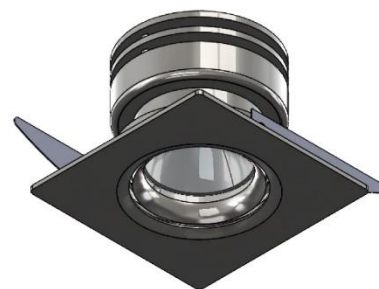

TDL57_{ADJ} G2

PRODUCT CODE # 057AKE930G2AC5

RECESSED LED DOWNLIGHT

LIGHT SPECIFICATION

LED module	Citizen CLU701-0304C4-303H5K2	
Color temp	3000K	
CRI	>90	
Light beam angle	25°	
Reflector	C12095_MINNIE-M	
Lumen output	500lm	
Luminaire power	4.8W	
Lumen maintenance	Tc nom 55°C	L80B10 – 60 000h
	Tc life 90°C	L70B20 – 60 000h
Working temp. range	-20°C ... +45°C	
Serial connected	3-5 lights per driver	
Voltage per light	9.4VDC	
Connectors	Ensto NCC21SL.G & NCC22SL.G	

ADDITIONAL SPECIFICATION

Power supply	220-240V 50/60Hz External driver
Driver	Philips Xitanium 40W R
Dimming	DALI
Connector for driver	Ensto NCC51S.G
Adjustability	Tilt 18°
Trim color	RAL9016
Body material	Aluminium machined
Fire class	B-0 with steel cup
Dimensions (w*h*h)	65x65x48mm
Fixing	Springs
Cutout	Ø51mm