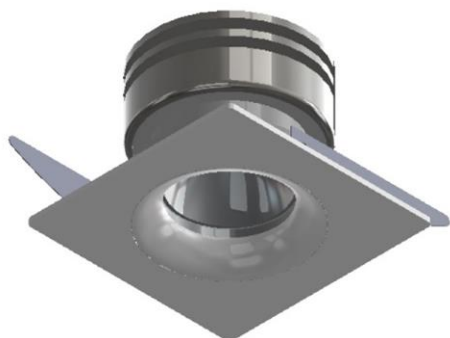

RECESSED LED EM DOWNLIGHT

LIGHT SPECIFICATION

LED module	Citizen CLU701-0304C4-303H5K2	
Color temp	3000K	
CRI	>90	
Light beam angle	38°	
Reflector	C11862_MINNIE-W	
Lumen output	500lm	
Luminaire power	4.8W	
Lumen maintenance	Tc nom 55°C	L80B10 – 60 000h
	Tc life 90°C	L70B20 – 60 000h
Working temp. range	-20°C ... +45°C	
Serial connected	No	
Voltage per light	9.4VDC	
Connectors	Ensto NCC21SL.G	

ADDITIONAL SPECIFICATION

Power supply	220-240V 50/60Hz External driver
Driver	Osram OTi DALI 15
Dimming	DALI
Connector	Ensto NCC51S.G
Adjustability	Fixed
Trim color	RAL9016
Body material	Steel machined
Fire class	B-0
Dimensions	Ø57mm x 50mm
Fixing	Springs
Cutout	Ø51mm
Emergency mode	Yes