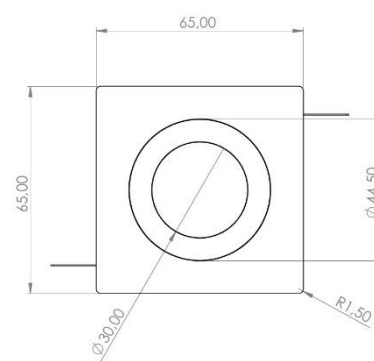

RECESSED LED EM DOWNLIGHT

LIGHT SPECIFICATION

LED module	Citizen CLU701-0304C4-303H5K2	
Color temp	3000K	
CRI	>90	
Light beam angle	38°	
Reflector	C11862_MINNIE-W	
Lumen output	500lm	
Luminaire power	4.8W	
Lumen maintenance	Tc nom 55°C	L80B10 – 60 000h
	Tc life 90°C	L70B20 – 60 000h
Working temp. range	-20°C ... +45°C	
Serial connected	No	
Voltage per light	9.4VDC	
Connectors	Ensto NCC21SL.G	

ADDITIONAL SPECIFICATION

Power supply	220-240V 50/60Hz External driver
Driver	Osram OTi DALI 15
Dimming	DALI
Connector	Ensto NCC51S.G
Adjustability	Fixed
Trim color	RAL9016
Body material	Steel machined
Fire class	B-0
Dimensions	Ø57mm x 50mm
Fixing	Springs
Cutout	Ø51mm
Emergency mode	Yes