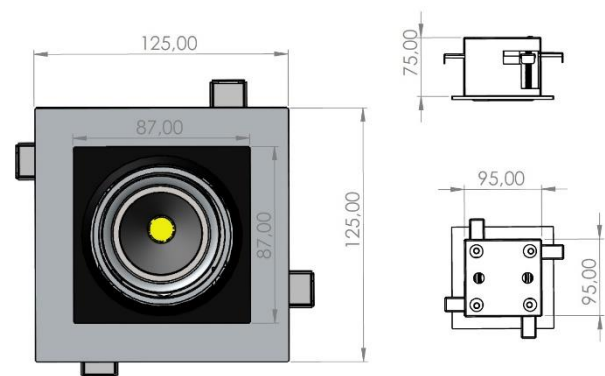

ADDITIONAL SPECIFICATION

Power supply	220-240V 50/60Hz External drivers
Driver	Osram OTi DALI 10
Dimming	DALI
Connector for driver	WAGO 770-1115
Trim color	Polished stainless steel
Body material	Steel painted black
Fire class	
Dimensions (w*h*h)	125x125x75
Fixing	4-point support with screw tightening
Cutout	100x100mm