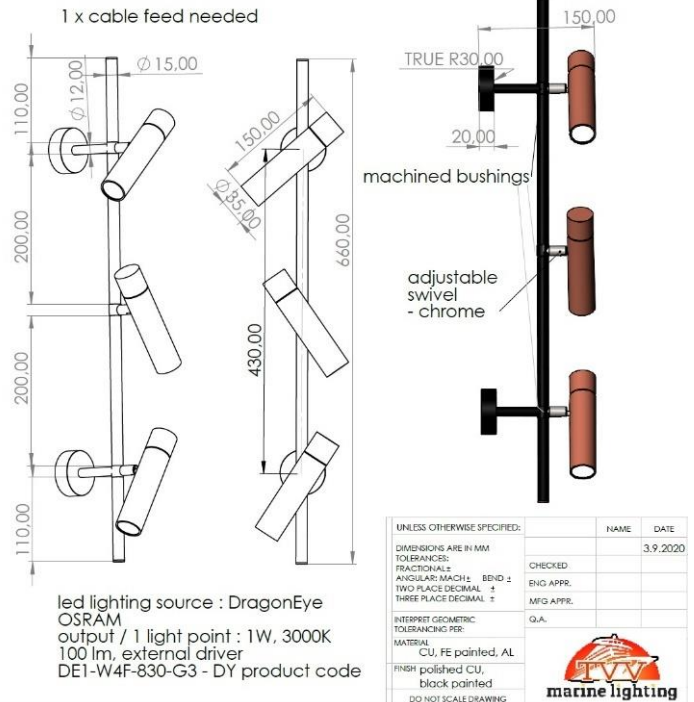

## BEDSIDE LIGHT UNIT

### LIGHT SPECIFICATION

- LED module: **Osram Dragoneye 3pcs**
- Color temp: **3000K**
- CRI: **> 80**
- Lumen output: **3x100lm**
- Luminaire power: **6W**
- Beam angle: **15°**
- Tilt: **Yes**
- Trim color: **Black/Copper**
- Dimensions (LxWxD): **300mm x 130mm x 40mm**
- IP class: **IP20**
- Lumen maintenance:
  - Tc nom 55°C **L70B10 – 70 000h**
  - Tc life 70°C **L70B50 – 50 000h**

### ADDITIONAL SPECIFICATION

- Power supply: **220-240V 50/60Hz**  
External driver: **ELT LC 110/350-B**
- Dimming: **On-Off**
- Connector: **Wago**
- Working temp. range: **-20 °C ... + 45°C**
- Weight: **2.5kg (total)**
- Fixing method: **Fixing with screws**
- Body material: **Steel housing**