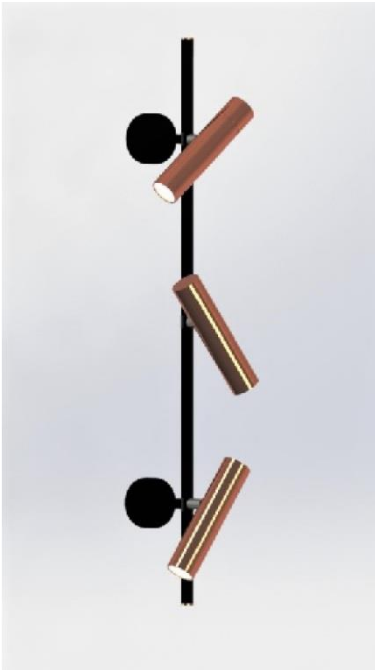

# Bedside Light

PRODUCT CODE # E212

## BEDSIDE LIGHT UNIT

### LIGHT SPECIFICATION

- LED module: **Osram Dragoneye 3pcs**
- Color temp: **3000K**
- CRI: **> 80**
- Lumen output: **3x100lm**
- Luminaire power: **6W**
- Beam angle: **15°**
- Tilt: **Yes**
- Trim color: **Black/Copper**
- Dimensions (LxWxD): **300mm x 130mm x 40mm**
- IP class: **IP20**
- Lumen maintenance:
  - Tc nom 55°C **L70B10 – 70 000h**
  - Tc life 70°C **L70B50 – 50 000h**

### ADDITIONAL SPECIFICATION

- Power supply: **220-240V 50/60Hz**  
External driver: **ELT LC 110/350-B**
- Dimming: **On-Off**
- Connector: **Wago**
- Working temp. range: **-20 °C ... + 45°C**
- Weight: **2.5kg (total)**
- Fixing method: **Fixing with screws**
- Body material: **Steel housing**